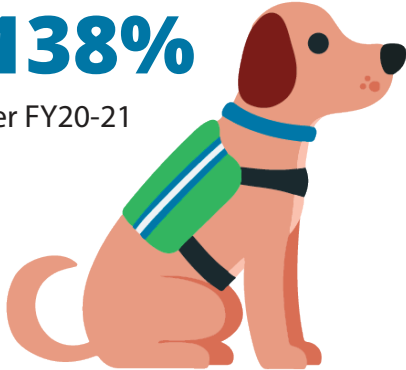

YEAR IN REVIEW

2021-2022

A RECORD BREAKING YEAR

PLACEMENTS

+138%

Over FY20-21

PLACEMENT RATE 61%

+54% over 4-year average